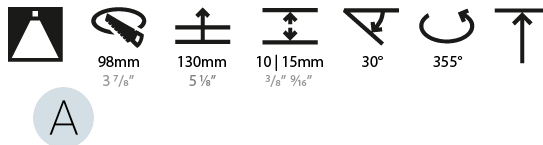

PHYSICAL

Shape: Round
Diameter (mm): 107
Diameter (in): 4 3/16
Height (mm): 112
Height (in): 4 7/16
Ceiling Thickness (mm): 10 / 12.5 / 15
Ceiling Thickness (in): 3/8 or 1/2 or 9/16
Min. Recessing Depth (mm): 130
Min. Recessing Depth (in): 5 1/8
Light Distribution: Adjustable / Downlight
Weight (kg): 0.484
Weight (lbs): 1.07
Fixture Finish: SSR / BKV / CWI / CRY / HAB / UFT / ITA / RUA / FTG / MYG / LOD / PUS / FRO / FUP / KIA / POP / BLS / SPG / MEY / GOH / GUM / CHC / COM / ABZ / JAG / OBR / MOS / ROR
Fixture Material: Aluminum Die Cast
Cut-out Measurements: 98mm / 3 7/8"

ELECTRICAL

Lamp Type: LED (Zhaga Standard)
Input Wattage (W): 16.5
Total Output Wattage (W): 14
Dimming: Tri-Mode (Non-Dimming and Phase Dimming (120Vac only) and 0-10V Dimming)
Driver Included: No
Driver Location: Recessed Housing
Driver Type: Constant Current - Universal
Driver Class: Class 2
Housing: See components
Input Voltage (V): 120 - 277
Constant Current (MA): 500

LED

Number of LEDs: 1
Color Temperature (°K): 2700 / 3000 / 3500 / 4000
Max. Delivered Lumen (lm): 1140 / 1180 / 1245 / 1270
Nominal Lumen (lm): 1386 / 1438 / 1511 / 1542
CRI: >90 CRI
Lamp Life (hrs): 50000

OPTICAL

Reflector: 14 / 18 / 42
Adjustability: Rotational 355°, Tilt 30°

RATINGS AND CERTIFICATIONS

Certified By: Certified for North American Standards
IP rating: IP54