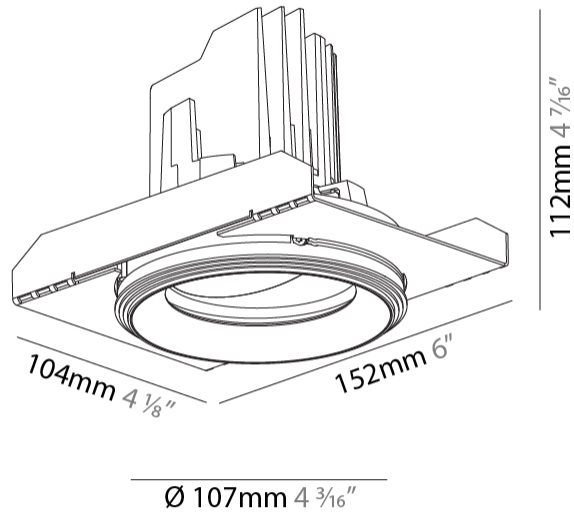

PHYSICAL

Shape: Round
Diameter (mm): 107
Diameter (in): 4 3/16
Height (mm): 112
Height (in): 4 7/16
Ceiling Thickness (mm): 10 / 12.5 / 15 / 25
Ceiling Thickness (in): 3/8 or 1/2 or 9/16 or 1
Min. Recessing Depth (mm): 130
Min. Recessing Depth (in): 5 1/8
Light Distribution: Adjustable / Downlight
Weight (kg): 0.557
Weight (lbs): 1.227
Fixture Finish: SSR / BKV / CWI / CRY / HAB / UFT / ITA / RUA / FTG / MYG / LOD / PUS / FRO / FUP / KIA / POP / BLS / SPG / MEY / GOH / GUM / CHC / COM / ABZ / JAG / OBR / MOS / ROR
Fixture Material: Aluminum Die Cast
Cut-out Measurements: Ø 111mm / 4 3/8"
Upon Request: Unique Ceiling Thickness

ELECTRICAL

Lamp Type: LED (Zhaga Standard)
Input Wattage (W): 15.5
Total Output Wattage (W): 14.5
Dimming: Tri-Mode (Non-Dimming and Phase Dimming (120Vac only) and 0-10V Dimming)
Driver Included: No
Driver Location: Recessed Housing
Driver Type: Constant Current - Universal
Driver Class: Class 2
Housing: See components
Input Voltage (V): 120 - 277
Constant Current (MA): 500

LED

Number of LEDs: 1
Color Temperature (°K): 2700 / 3000 / 3500 / 4000
Max. Delivered Lumen (lm): 940 / 980 / 1029 / 1050
CRI: >90 CRI
Efficiency (%): 87.9 / 88.4 / 87.9 / 87.9
Lamp Life (hrs): 50000
Upon Request: RGB-W Tunable White Special Color Temperature Special LED

OPTICAL

Reflector: 20 / 40 / 60
Adjustability: Rotational 355°; Tilt 30°
Upon Request: Special Beam Angles

RATINGS AND CERTIFICATIONS