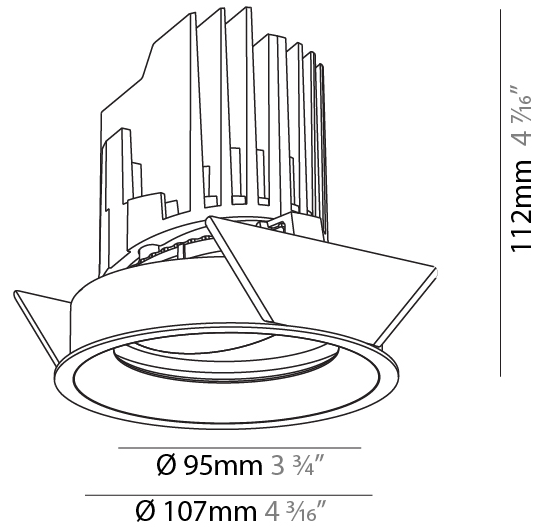

PHYSICAL

Shape: Round
Diameter (mm): 107
Diameter (in): 4 3/16
Height (mm): 112
Height (in): 4 7/16
Ceiling Thickness (mm): 10 / 12.5 / 15
Ceiling Thickness (in): 3/8 or 1/2 or 9/16
Min. Recessing Depth (mm): 130
Min. Recessing Depth (in): 5 1/8
Light Distribution: Adjustable / Downlight
Weight (kg): 0.484
Weight (lbs): 1.07
Fixture Finish: SSR / BKV / CWI / CRY / HAB / UFT / ITA / RUA / FTG / MYG / LOD / PUS / FRO / FUP / KIA / POP / BLS / SPG / MEY / GOH / GUM / CHC / COM / ABZ / JAG / OBR / MOS / ROR
Fixture Material: Aluminum Die Cast
Cut-out Measurements: 98mm / 3 7/8"

ELECTRICAL

Lamp Type: LED (Zhaga Standard)
Input Wattage (W): 16.5
Total Output Wattage (W): 14
Dimming: Tri-Mode (Non-Dimming and Phase Dimming (120Vac only) and 0-10V Dimming)
Driver Included: No
Driver Location: Recessed Housing
Driver Type: Constant Current - Universal
Driver Class: Class 2
Housing: See components
Input Voltage (V): 120 - 277
Constant Current (MA): 500

LED

Number of LEDs: 1
Color Temperature (°K): 2700 / 3000 / 3500 / 4000
Max. Delivered Lumen (lm): 1140 / 1180 / 1245 / 1270
Nominal Lumen (lm): 1386 / 1438 / 1511 / 1542
CRI: >90 CRI
Lamp Life (hrs): 50000

OPTICAL

Reflector: 14 / 18 / 42
Adjustability: Rotational 355°, Tilt 30°

RATINGS AND CERTIFICATIONS

Certified By: Certified for North American Standards
IP rating: IP54